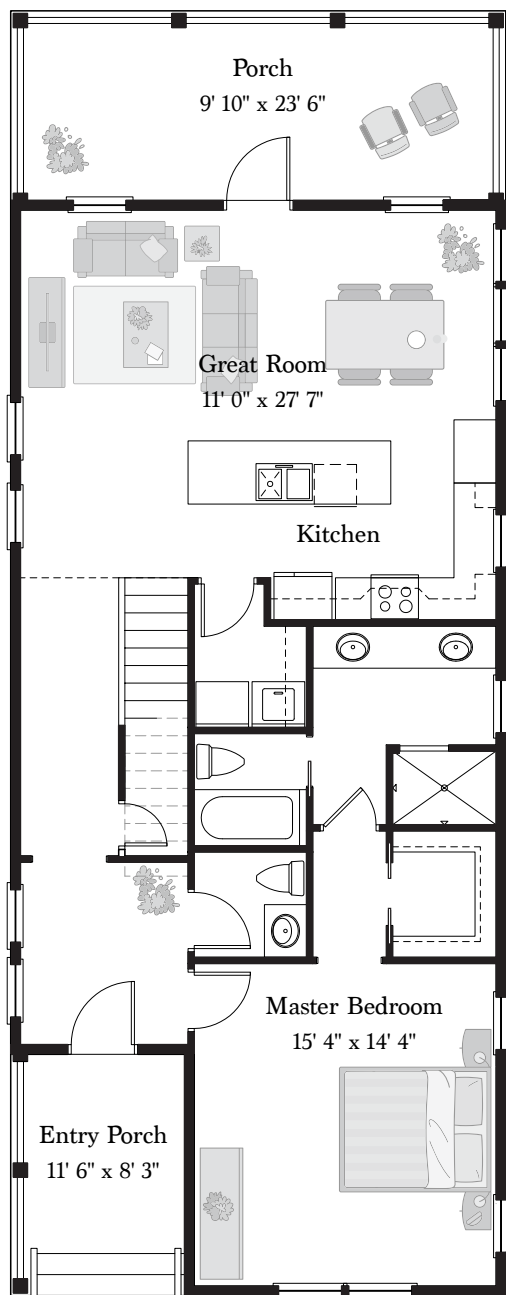

## Sea Oats

3 Bedroom \ 2.5 Bath  
 1,690 AC sq. ft. \ 307 Porch sq. ft.  
 1,997 Total sq. ft

First Floor

Second Floor

[DuneSideon30A.com](http://DuneSideon30A.com)