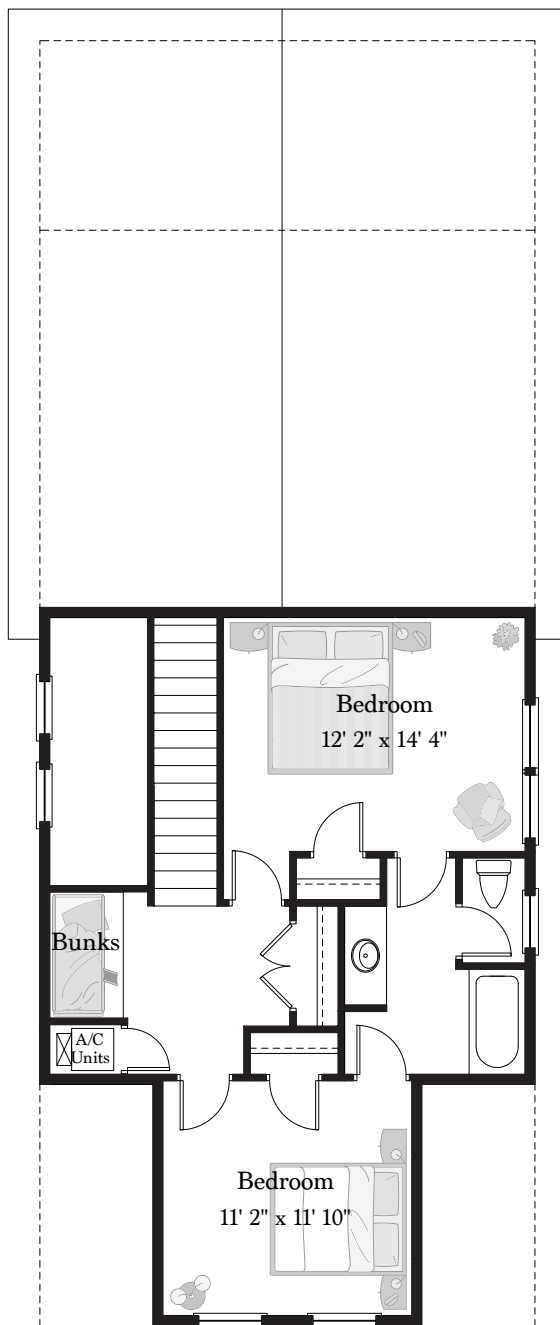

## Sea Oats

3 Bedroom \ 2.5 Bath  
 1,690 AC sq. ft. \ 307 Porch sq. ft.  
 1,997 Total sq. ft

First Floor

Second Floor

[DuneSideon30A.com](http://DuneSideon30A.com)